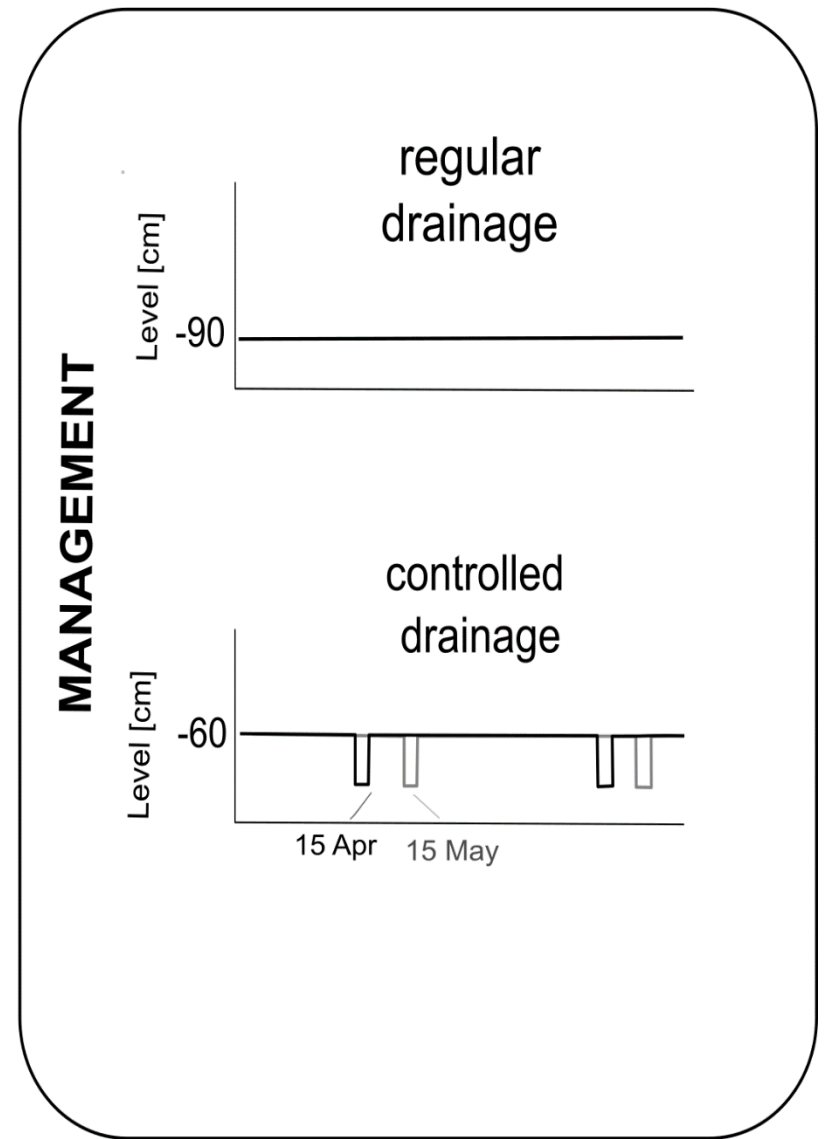

ILVO

Flanders Research Institute for
Agriculture, Fisheries and Food

**Guillaume Blanchy, Sarah Garré
Erika Rodriguez**

Performance of controlled drainage in tile-drained agricultural field using scenario analysis with soil-plant modelling code SWAP

Symposium SWAP 50 years
Wageningen University – November 2024

ILVO

Excessive drainage in Flanders

20% reduction of groundwater recharge

In urban areas

More than 6.7 million people

In agricultural fields

Tile drainage and ditches

✓ Controlled drainage -> alternative water management

Model structure and scenarios

Dry year of 2020

Wet year of 2021

Effect of controlled drainage management

Conditions

- Two different management/sowing dates: **15 April** & **15 May**
- CD retains more water than RD
- Transpiration slightly increases **15 April**