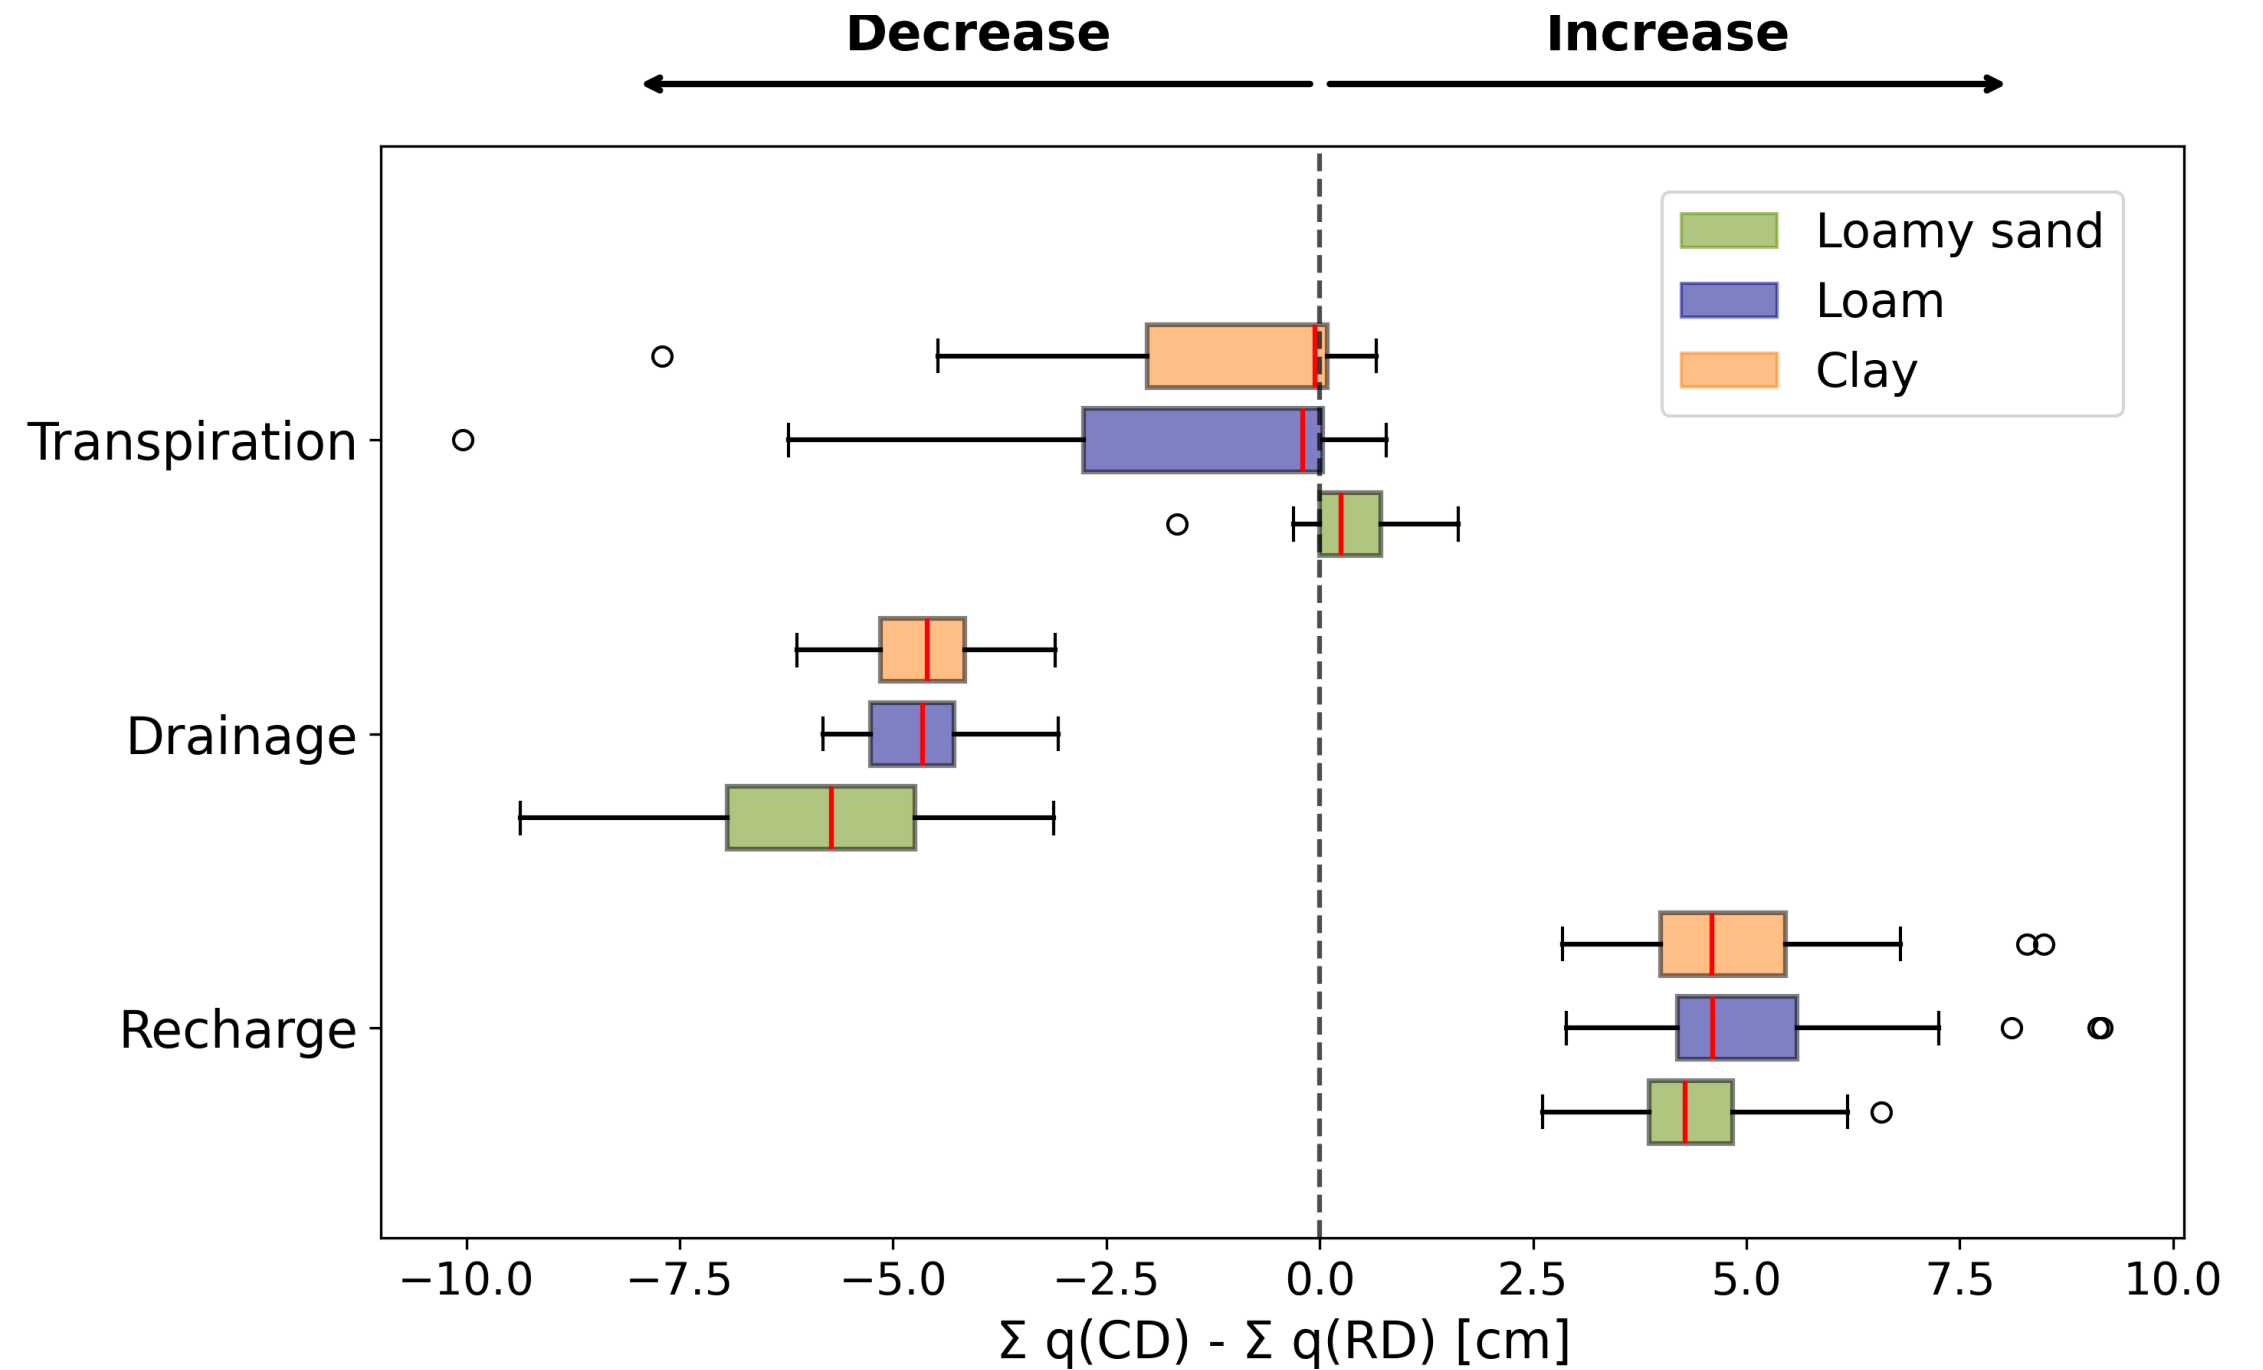

Symposium SWAP 50 years
Wageningen University – November 2024

ILVO

Excessive drainage in Flanders

20% reduction of groundwater recharge

In urban areas

More than 6.7 million people

In agricultural fields

Tile drainage and ditches

✓ Controlled drainage -> alternative water management

Model structure and scenarios

Dry year of 2020

Wet year of 2021

Effect of controlled drainage management

Conditions

- Two different management/sowing dates: **15 April** & **15 May**
- CD retains more water than RD
- Transpiration slightly increases **15 April**

Impact of soil texture

Conditions

- Management/sowing date
April 15th

Combination all variables

- 30-year simulation
 - Three soil textures
 - Two control pit/sowing management
- 15 April & 15 May

Compared to RD: