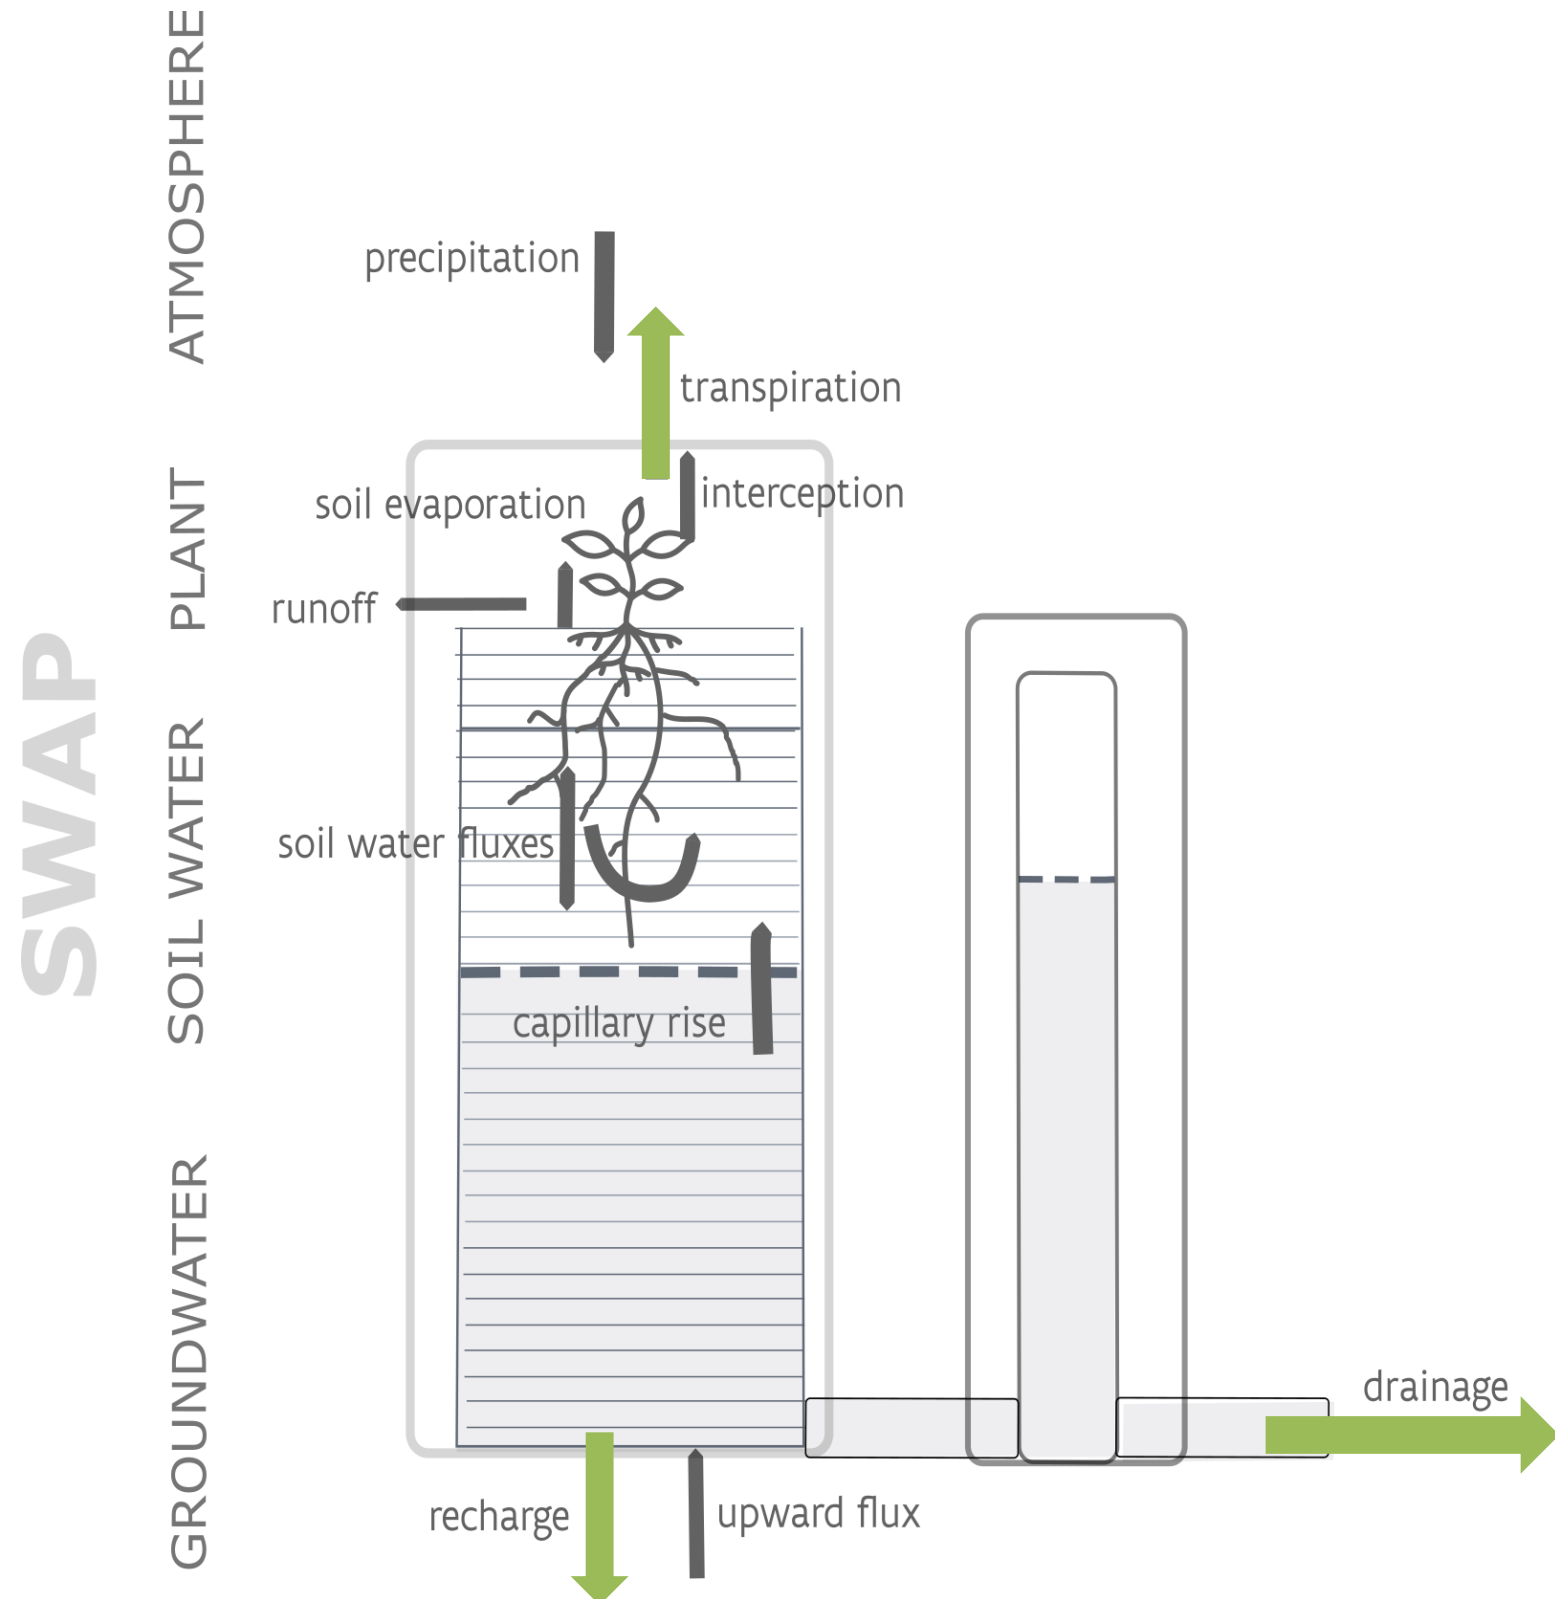

ILVO

Flanders Research Institute for
Agriculture, Fisheries and Food

**Guillaume Blanchy, Sarah Garré
Erika Rodriguez**

Performance of controlled drainage in tile-drained agricultural field using scenario analysis with soil-plant modelling code SWAP

Symposium SWAP 50 years
Wageningen University – November 2024

ILVO

Excessive drainage in Flanders

20% reduction of groundwater recharge

In urban areas

More than 6.7 million people

In agricultural fields

Tile drainage and ditches

✓ Controlled drainage -> alternative water management

Model structure and scenarios

Dry year of 2020

Wet year of 2021

Effect of controlled drainage management

Conditions

- Two different management/sowing dates: **15 April** & **15 May**
- CD retains more water than RD
- Transpiration slightly increases **15 April**