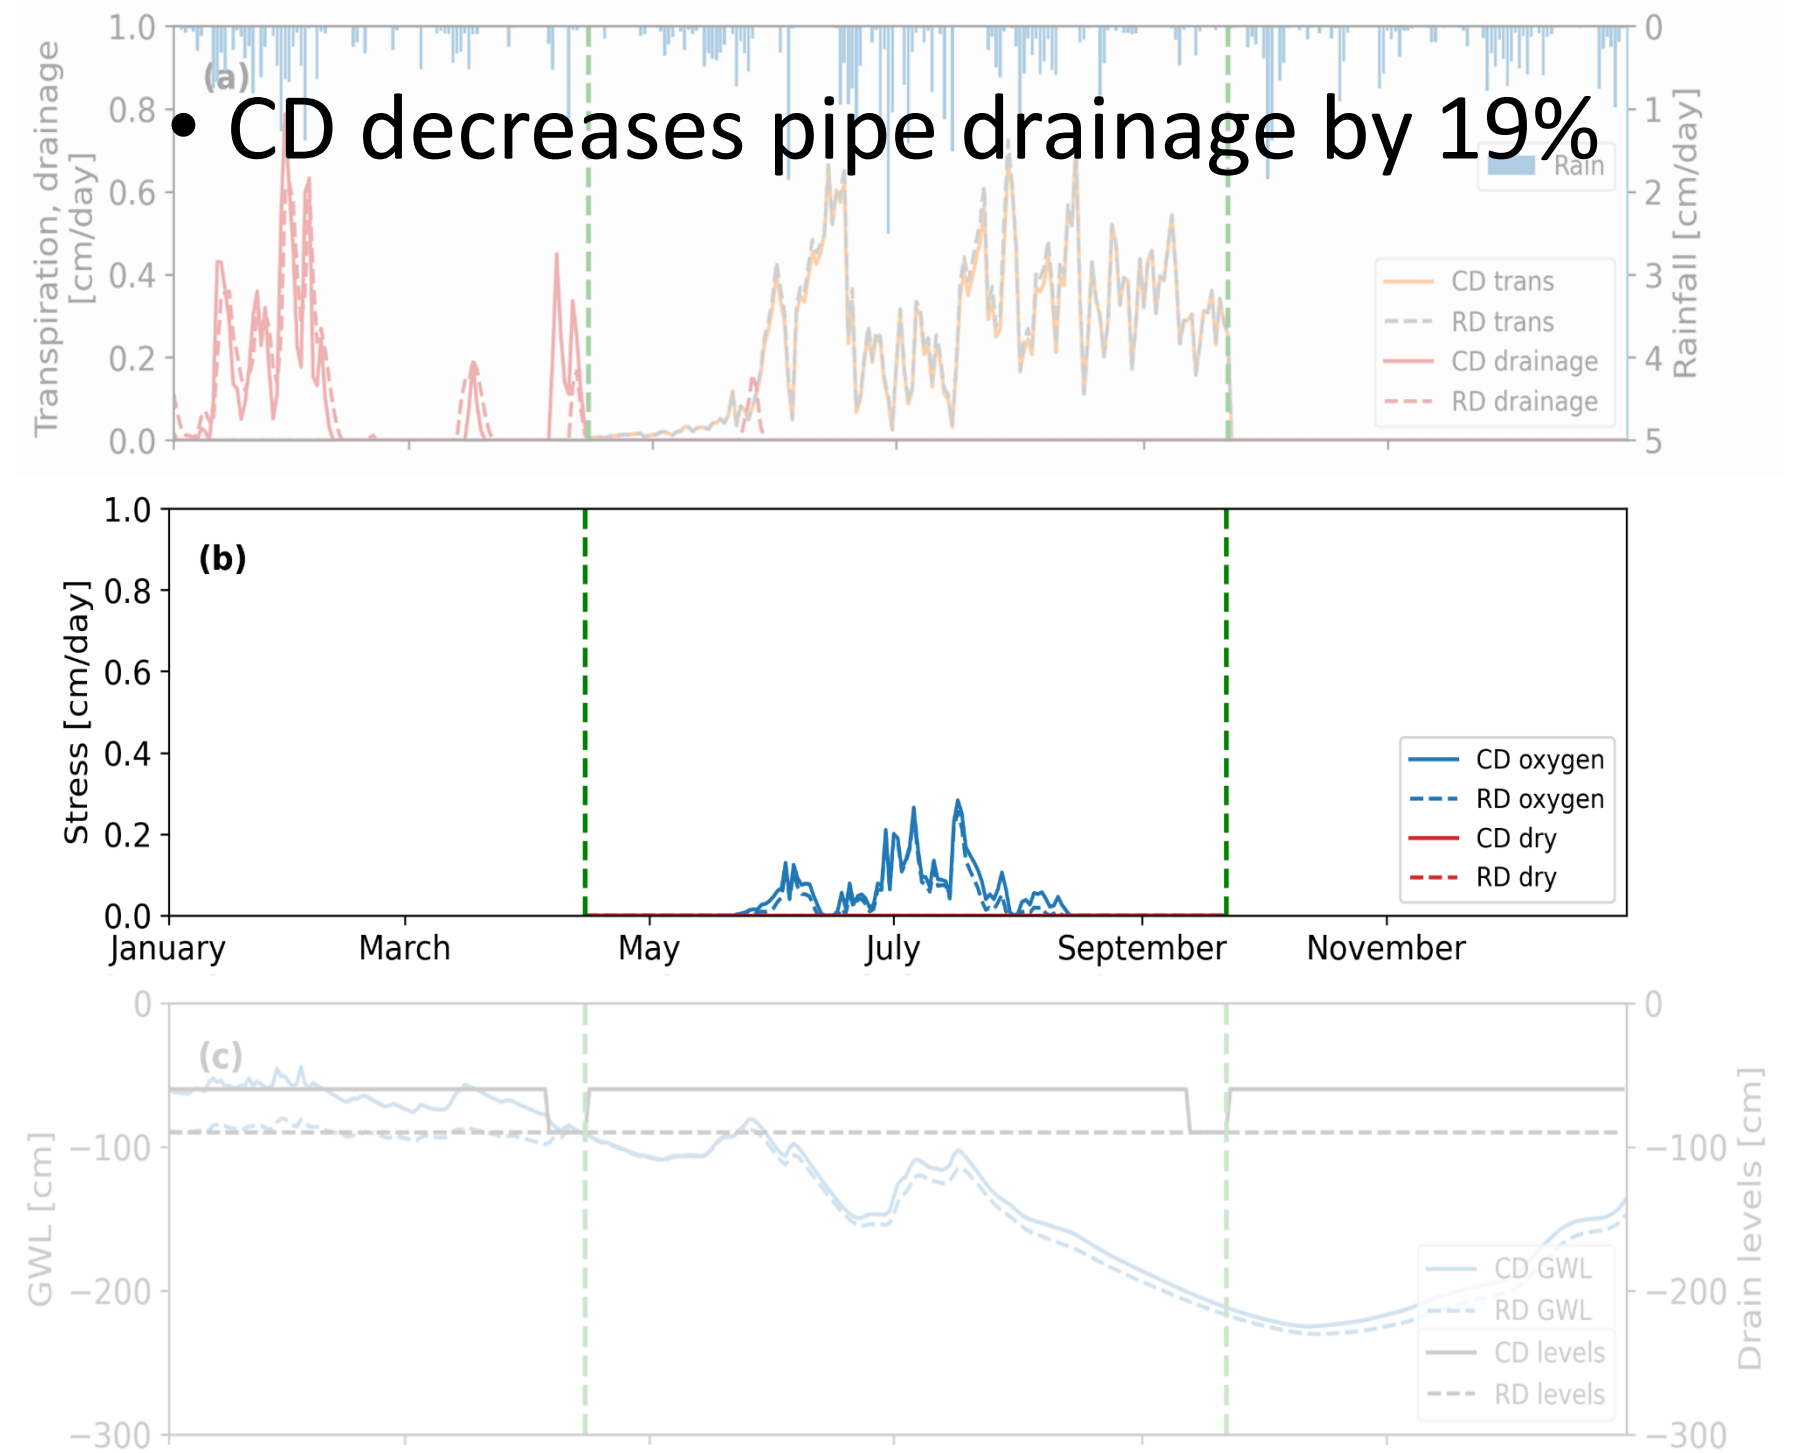

Symposium SWAP 50 years
Wageningen University – November 2024

ILVO

Excessive drainage in Flanders

20% reduction of groundwater recharge

In urban areas

More than 6.7 million people

In agricultural fields

Tile drainage and ditches

✓ Controlled drainage -> alternative water management

Model structure and scenarios

Dry year of 2020

Wet year of 2021

Effect of controlled drainage management

Conditions

- Two different management/sowing dates: **15 April** & **15 May**
- CD retains more water than RD
- Transpiration slightly increases **15 April**

Impact of soil texture

Conditions

- Management/sowing date
April 15th

Combination all variables

- 30-year simulation
 - Three soil textures
 - Two control pit/sowing management
- 15 April & 15 May

Compared to RD:

Societal benefits

- ✓ Reduce pipe drainage
- ✓ Increase groundwater recharge

Agronomical benefits

- ✓ Only in loamy sand soils and when the controlled pit management starts earlier.

Weather conditions + timing play an important role in the distribution and amount of the water fluxes in the soil.