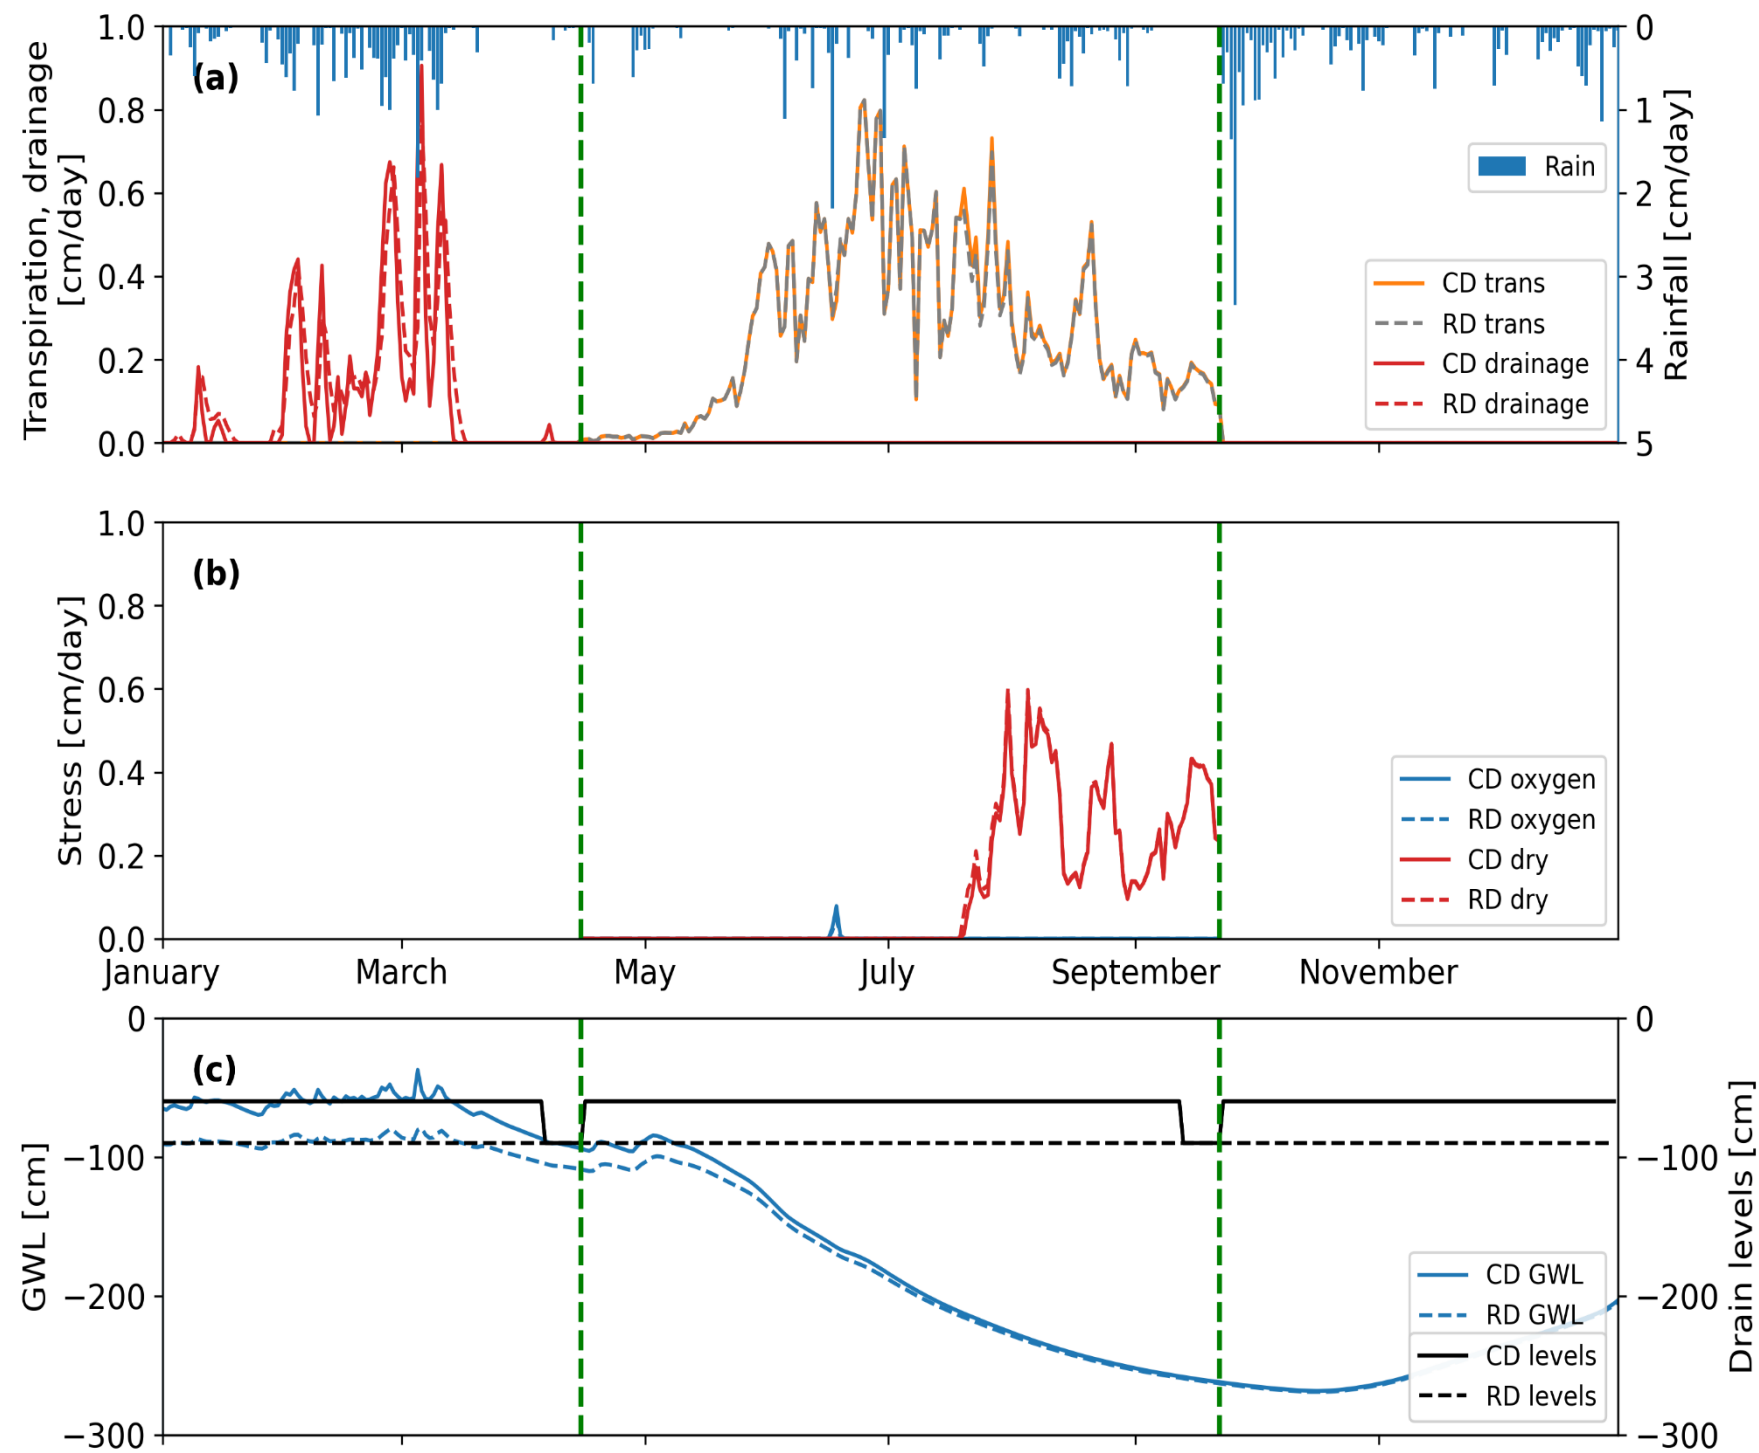

ILVO

Flanders Research Institute for
Agriculture, Fisheries and Food

**Guillaume Blanchy, Sarah Garré
Erika Rodriguez**

Performance of controlled drainage in tile-drained agricultural field using scenario analysis with soil-plant modelling code SWAP

Symposium SWAP 50 years
Wageningen University – November 2024

ILVO

Excessive drainage in Flanders

20% reduction of groundwater recharge

In urban areas

More than 6.7 million people

In agricultural fields

Tile drainage and ditches

✓ Controlled drainage -> alternative water management

Model structure and scenarios

Dry year of 2020

Wet year of 2021

Effect of controlled drainage management

Conditions

- Two different management/sowing dates: **15 April** & **15 May**
- CD retains more water than RD
- Transpiration slightly increases **15 April**

Impact of soil texture

Conditions

- Management/sowing date
April 15th

Combination all variables

- 30-year simulation
 - Three soil textures
 - Two control pit/sowing management
- 15 April & 15 May

Compared to RD: