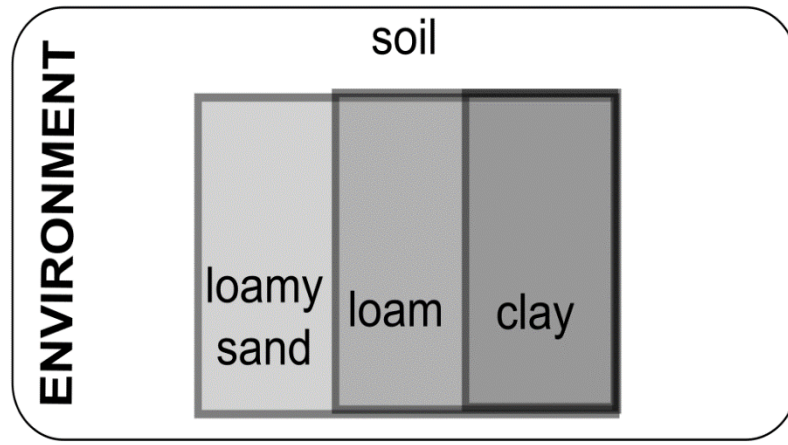

ILVO

Flanders Research Institute for
Agriculture, Fisheries and Food

**Guillaume Blanchy, Sarah Garré
Erika Rodriguez**

Performance of controlled drainage in tile-drained agricultural field using scenario analysis with soil-plant modelling code SWAP

Symposium SWAP 50 years
Wageningen University – November 2024

ILVO

Excessive drainage in Flanders

20% reduction of groundwater recharge

In urban areas

More than 6.7 million people

In agricultural fields

Tile drainage and ditches

✓ Controlled drainage -> alternative water management

Model structure and scenarios

Dry year of 2020

Wet year of 2021

Effect of controlled drainage management

Conditions

- Two different management/sowing dates: **15 April** & **15 May**
- CD retains more water than RD
- Transpiration slightly increases **15 April**