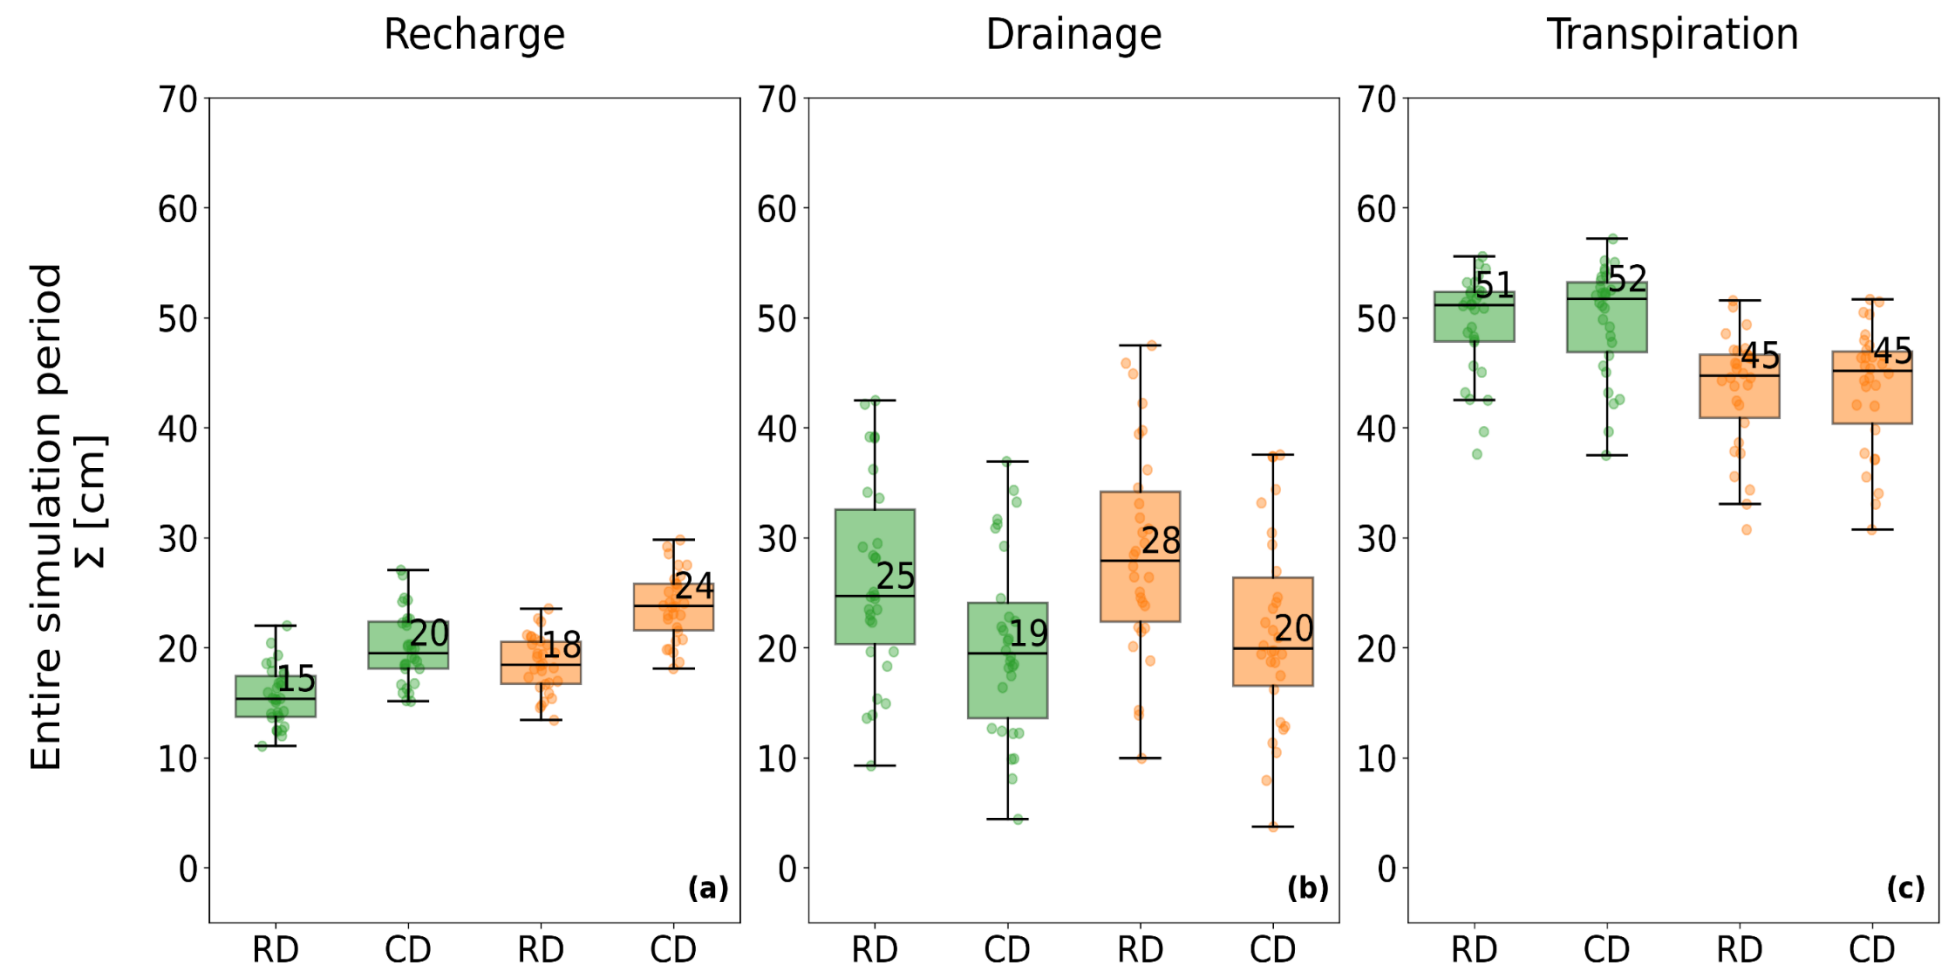

Symposium SWAP 50 years
Wageningen University – November 2024

ILVO

Excessive drainage in Flanders

20% reduction of groundwater recharge

In urban areas

More than 6.7 million people

In agricultural fields

Tile drainage and ditches

✓ Controlled drainage -> alternative water management

Model structure and scenarios

Dry year of 2020

Wet year of 2021

Effect of controlled drainage management

Conditions

- Two different management/sowing dates: **15 April** & **15 May**
- CD retains more water than RD
- Transpiration slightly increases **15 April**

Impact of soil texture

Conditions

- Management/sowing date
April 15th

Combination all variables

- 30-year simulation
 - Three soil textures
 - Two control pit/sowing management
- 15 April & 15 May

Compared to RD: